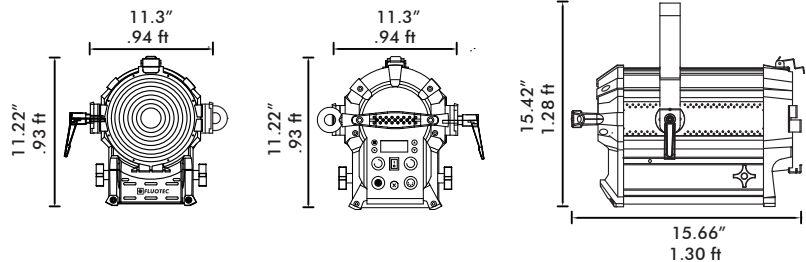

Specially created for cinematographers, DP's, television, video and photography producers and filmmakers alike, this powerful 103 W 5.5" Fresnel, features a variable beam, with pure white light blended with our unique NEBULA® Diffusion Chamber Technology.

Model	AuraLux 100® Tungsten	AuraLux 100® Daylight
Code	G6LED171	G6LED172
Code with Pole Operated	G6LED180	G6LED181
Operation	100-240V - 50/60Hz	100-240V - 50/60Hz
Weight lb/kg	13.29/6.03	13.29/6.03
Electrical draw	.86 (103 W) @120VAC	.86 (103 W) @120VAC
Color temperature	3200K	5600K
CRI	>93	>90
Remote dimming control	Via DMX 0% - 100%	Via DMX 0% - 100%
Local dimming control	Digital Display 0% - 100%	Digital Display 0% - 100%
Zoom control	Manual from 9°-42°	Manual from 10°-40°

Technical specifications

- Available in 2 versions: Tungsten 3200K or Daylight 5600K
- 50,000 hours long Life LED
- Powerful LED engine with very low 103 W electrical draw
- 100 - 240VAC - 50/60Hz VAC
- Quiet operation
- Exclusive NEBULA® Diffusion Chamber a beautiful high CRI and TLCI variable beam light for defined shadows & color rendition

Photometric Data

6.00 ft   9.00 ft   12.00 ft

Illuminance E Foot-Candles/lux