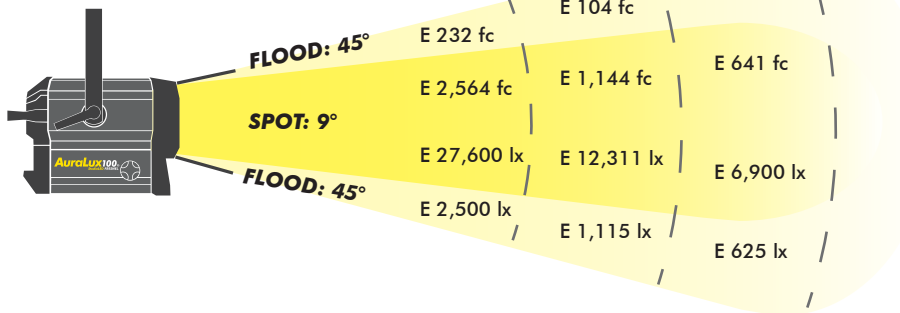

AuraLux 100® High Performance Tungsten