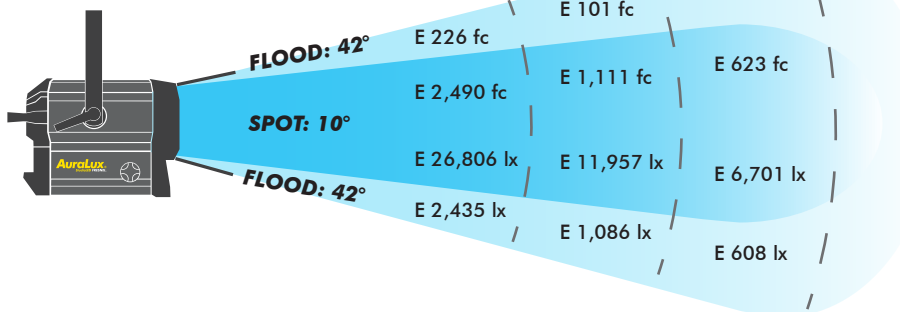

Photometric Data

6.00 ft 9.00 ft 12.00 ft

Illuminance E Foot-Candles/lux

AuraLux 100® High Performance Tungsten

AuraLux 100® High Performance Daylight

Each fixture comes with:

Barndoors - 8 Blades
G6LED120

Filter Holder
G6LED097