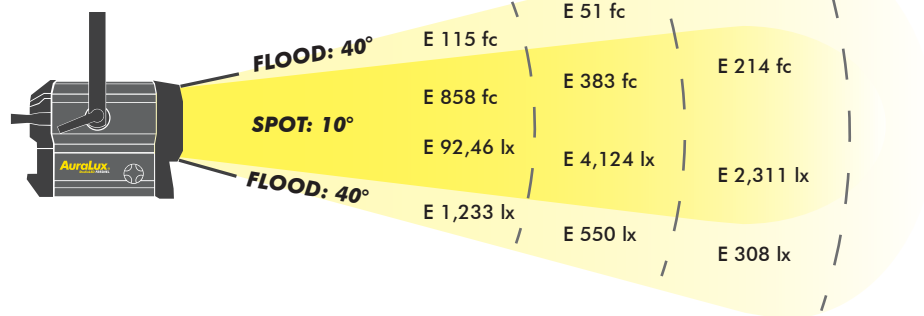

Technical specifications

- 10° to 40° Spot to Flood adjustment.
- Available in 2 color temperatures: Tungsten 3200K or Daylight 5600K.
- 50,000 hours long Life LED.
- Powerful LED engine with very low 110 W electrical draw.
- World operation: 100 - 240VAC - 50/60Hz VAC.
- Silent active fan cooling.
- Exclusive NEBULA® Diffusion Chamber Technology for a beautiful high CRI variable beam light for defined shadows & color rendition.

Photometric Data

1.83 m (6.00 ft) 2.74 m (9.00 ft) 3.66 m (12.00 ft)

Illuminance E
Foot-Candles/lux

AuraLux® Daylight

AuraLux® Tungsten

Included accessories

Barndoors - 8 Blades
G6LED120

Filter Holder
G6LED097