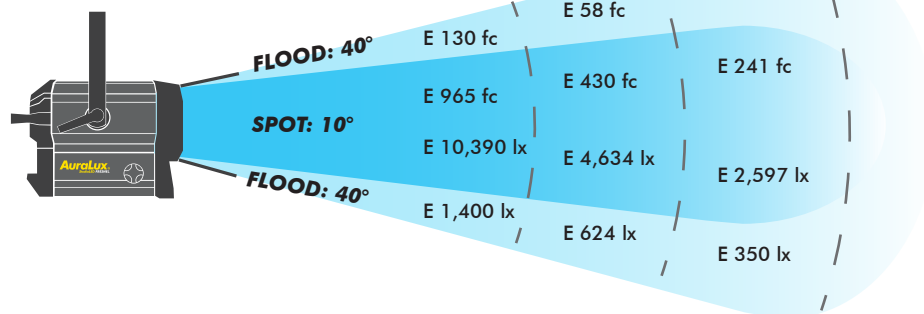

AuraLux® Daylight