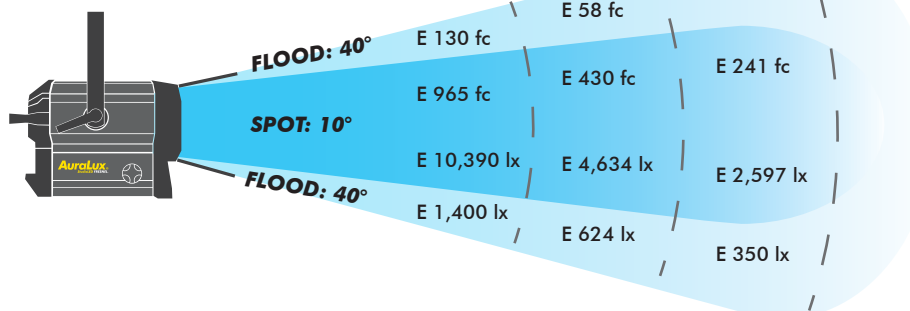

AuraLux® Daylight

Each fixture comes with:

Barndoors - 8 Blades
G6LED120

Filter Holder
G6LED097

C-Clamp
G6FLT262

16 ft AC Cable POWERCON
Edison U-Ground connector
G6CNT154

2 Safety Cables:
1 for barndoor
1 for fixture
G6FLT059

Stand Mount
Spigot Mini
G6FLT086