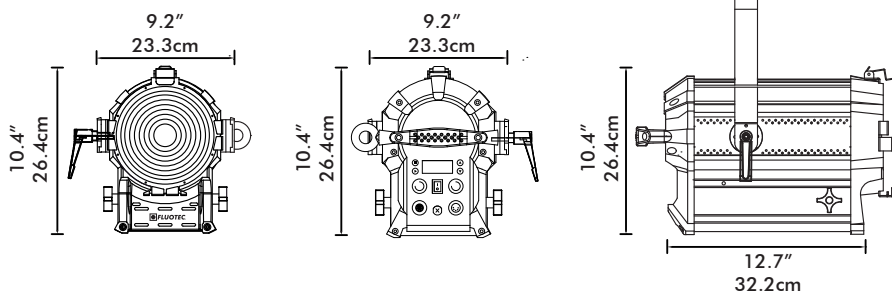

Model	AuraLux 100® Tungsten
Code	G6LED171
Code with Pole Operated	G6LED180
Operation	90-240V - 50/60 Hz
Weight lb/kg	13.6/6.2
Electrical draw	71 A (85 W) @120VAC
Color temperature	3100K
CRI	+92
Remote dimming control	Via DMX 0% - 100%
Local dimming control	Digital Display 0% - 100%
Zoom control	Manual from 9° - 45°

Technical specifications

- 9° to 45° Spot to Flood adjustment
- Available in Tungsten 3100K
- One source light
- Powerful new LED COB Chip on Board that delivers 60% more light output
- Precise FRESNEL lens
- Very quiet operation
- Suitable for studio environments
- Accurate light control
- Low weight
- Pole operation available