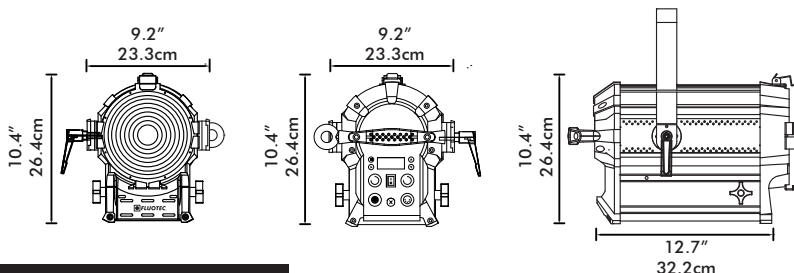

Photometric Data

1.83 m (6.00 ft) 2.74 m (9.00 ft) 3.66 m (12.00 ft)

Illuminance E
Foot-Candles/lux

AuraLux® Daylight

AuraLux® Tungsten

Included accessories

Barndoors - 8 Blades
G6LED120

Filter Holder
G6LED097