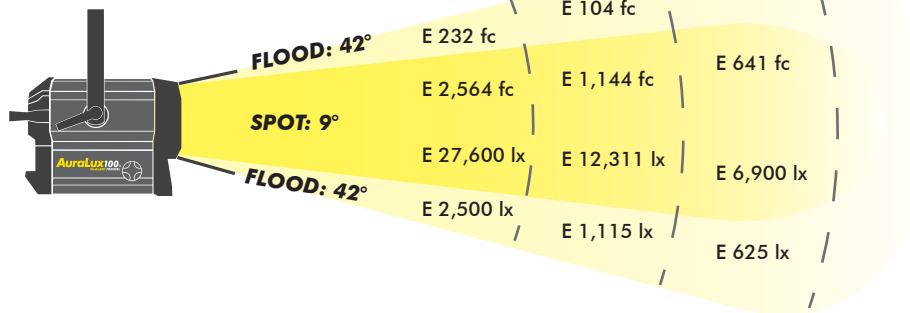

AuraLux 100® High Performance Tungsten