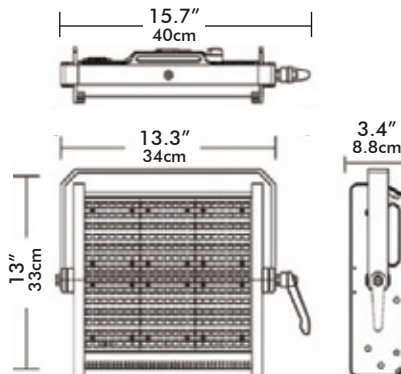

The StarMaker® Weatherproof Tunable Production LED PANEL has a high CRI and TLCI* for accurate colors. It has an IP65 ingress protection rating for use under the rain or wet and dusty environments.

Model	StarMaker® HP Tunable
Code V-Mount Battery Plate	G6LED190
Code Gold-Mount Battery Plate	G6LED191
Operation	90-240V - 50/60Hz
Weight lb/kg	10.6/4.8
Electrical Draw	.56A (66W) @120VAC
Battery Operation	14VDC
Remote variable CCT	2700K - 6200K
CRI	>97
Local dimming control	Digital Display 0% - 100%

Characteristics

- The StarMaker® all terrain-weather: water & dust proof
- Available in Tunable: 2700K - 6200K CCT
- Portable rugged Tunable Production LED PANELS for extreme Production Lighting:
  - Rental Houses
  - Schools, Universities
  - Broadcast, Motion Pictures
  - Digital Cinema, Video and Photography