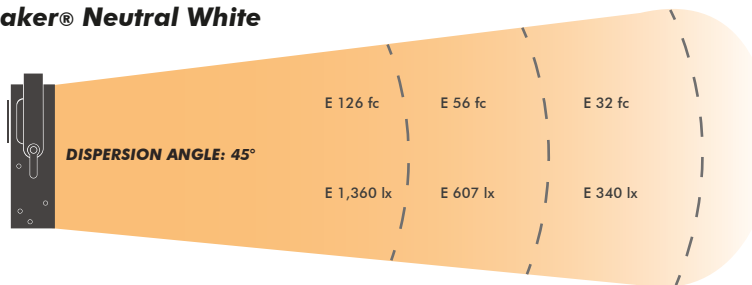

StarMaker® Neutral White

Included accessories

- Gel Frame G6LED068
- 16 ft POWERCON AC Cable with Switch G6PLT041
- Stand Mount Spigot Mini G6FLT086
- 30° Egg Crate G6LED067
- C-Clamp G6FLT262
- Safety Cable G6FLT059

SoftLIGHT control soft boxes

SoftBOX Studio® for StarMaker®
G6LED145

SoftBOX Studio® 4 Leaf Barndoors for StarMaker®
G6LED146