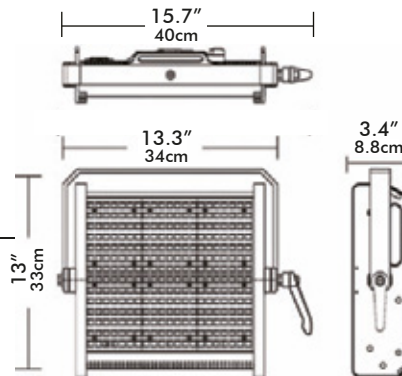

The StarMaker® Weatherproof Tunable Production LED PANEL has a high CRI and TLCI* for accurate colors. It has an IP65 ingress protection rating for use under the rain or wet and dusty environments.

Model	StarMaker® HP Tunable
Code V-Mount Battery Plate	G6LED140
Code Gold-Mount Battery Plate	G6LED141
Operation	90-240V - 50/60Hz
Weight lb/kg	10.6/4.8
Electrical Draw	.56A (66W) @120VAC
Battery Operation	14VDC
Remote variable CCT	2700K - 6200K
CRI	>97
Local dimming control	Digital Display 0% - 100%

Characteristics

- The StarMaker® all terrain-weather: water & dust proof.
- Available in Tunable: 2800K - 6200K CCT.
- Portable rugged Tunable Production LED PANELS for extreme Production Lighting:
  - Rental Houses.
  - Schools, Universities.
  - Broadcast, Motion Pictures.
  - Digital Cinema, Video and Photography.

Photometric Data	Distance	1.83m (6.00ft)	2.74m (9.00ft)	3.66m (12.00ft)

Illuminance E Foot-Candles/lux