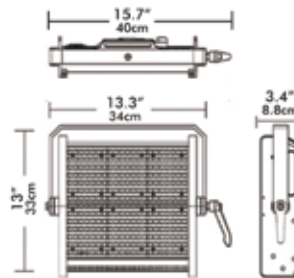

The StarMaker® Weatherproof Tunable Production LED PANEL has a high CRI and TLCI* for accurate colors. It has an IP65 ingress protection rating for use under the rain or wet and dusty environments.

Model	StarMaker® Tunable
Code V-Mount Battery Plate	G6LED190
Code Gold-Mount Battery Plate	G6LED191
Operation	90-240V - 50/60Hz
Weight lb/kg	10.6/4.8
Electrical Draw	.56A (66W) @120VAC
Battery Operation	14VDC
Remote variable CCT	2700K - 6200K
CRI	>97
Local dimming control	Digital Display 0% - 100%

Characteristics

- The StarMaker® all terrain-weather: water & dust proof.
- Available in Tunable: 2800K - 6200K CCT.
- Portable rugged Tunable Production LED PANELS for extreme Production Lighting:
  - Rental Houses.
  - Schools, Universities.
  - Broadcast, Motion Pictures.
  - Digital Cinema, Video and Photography.