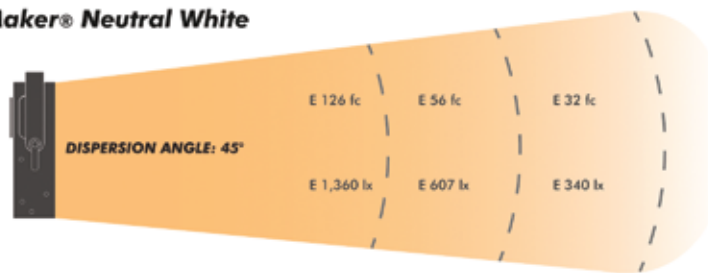

Photometric Data	Distance	1.83m (6.00ft)	2.74m (9.00ft)	3.66m (12.00ft)
------------------	----------	-------------------	-------------------	--------------------

Illuminance E Foot-Candles/lux

StarMaker[®] Neutral White