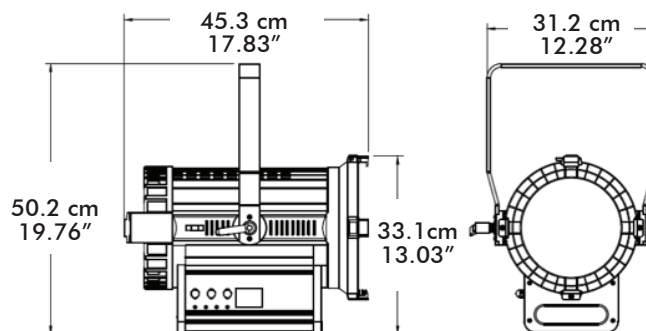

Vega Lux 300 HD[®] Bicolor

With Yoke	G6LED300
With Pole Operated Yoke	G6LED310
AC input	90-240V - 50/60Hz
Weight lb/kg	22.2 lb / 10 kg
Energy efficiency	2.89A (346W) @ 120VAC 1.44A (346W) @ 240VAC
CCT	3,000 K - 5,600 K
CRI	≥ 95
Remote dimming	Via DMX 0% - 100%
Local dimming	Digital LCD Display 0% - 100%

Photometric Data

VegaLux 300 HP[®] Bicolor

	1.83m (6ft)	2.74m (9ft)	3.66m (12ft)	
Warm White 3200 K				
Flood	10,900	4,862	2,725	lx
Spot	27,100	12,088	6,775	lx
Spot	2,518	1,123	629	fc
Flood	1,013	452	253	fc
Neutral White 4400 K				
Flood	12,500	5,576	3,125	lx
Spot	38,700	17,263	9,675	lx
Spot	3,595	1,604	899	fc
Flood	1,161	518	290	fc
Cool White 5600 K				
Flood	13,200	5,888	3,300	lx
Spot	40,400	18,021	10,100	lx
Spot	3,753	1,674	938	fc
Flood	1,226	547	307	fc