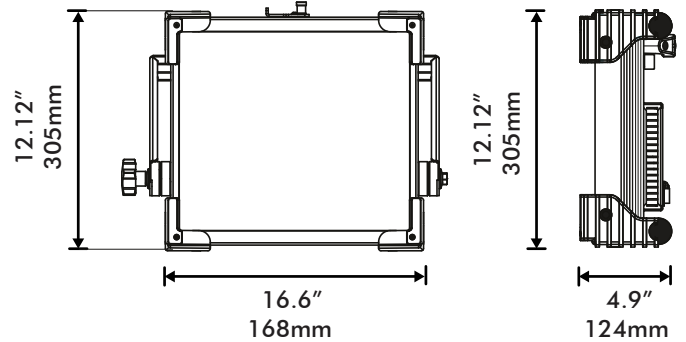

CineLight[®] 50

RGBWW LED Panel

Introducing the Fluotec CineLight RGBWW LED Panel.

Experience pure white light and precise color with an expansive 2700-6500K color range, with >95 CRI extendable up to 10,000K. Take command with plus/minus green control and a comprehensive full-color HSI/XY/filters/settings control, plus enjoy the convenience of a built-in virtual gel library featuring all your favorite gel filter colors. Effortlessly navigate through its features with the integrated LCD panel and have the flexibility to choose between 2 or 19 DMX channels, presets, or a built-in LumenRadio CRMX receiver. NEBULA diffusion chamber technology delivers uniform, shadow-free illumination from corner to corner, erasing all traces of hotspots. The integrated power supply, featuring Power Pass-Through, streamlines rigging and cabling for hassle-free setup in any location, while fanless heat dissipation always provides noise-free operation.

The new Cinelight, RGBWW LED Panel, No Color blending, No Compromises.

FLUOTEC 

www.fluotec.com • info@fluotec.com

CineLight® 50 RGBWW LED Panel

Specs

Gold-Mount battery plate	G6CRGB234	
Kit 1	Gold-Mount	G6CRGB235
Kit 2	Gold-Mount	G6CRGB236
Kit 3	Gold-Mount	G6CRGB237
AC Input	90-240V - 50/60Hz	
DC Input	14-18V	
Weight lb/kg	16.78 lb / 7.56 kg	
Power	0.42A (50 W) @120VAC	
CCT	2,700K - 6,500K Extended Range 2,700K - 10,000K	
CRI	>95	
Remote dimming	Via DMX 0% - 100%	
Local dimming	Digital Display 0% - 100%	

Photometric Data

Key Features

- A very efficient broadcast & cinema luminaire with high- speed option.
- Plus/Minus Green control.
- Full Color / HSI / XY / Filters / Settings menu.
- Constant luminous output (2,700K-10,000K) of CCT with proprietary designed calibration curves.
- Local LCD digital display panel for manual control.
- DMX 2 or 17 channels.
- User defined presets.
- Interchangeable diffusion panel.
- NEBULA® reflective and diffusion chamber technology.
- Integrated power supply.
- Wireless DMX (Lumen radio).