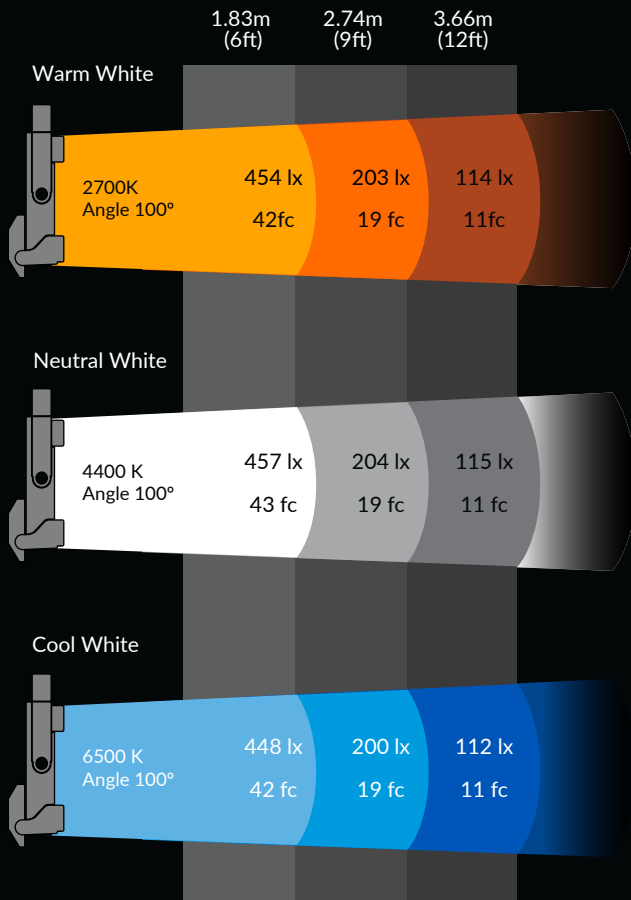

CineLight[®] 50

RGBWW LED Panel

Introducing the Fluotec CineLight RGBWW LED Panel.

Experience pure white light and precise color with an expansive 2700-6500K color range, with >95 CRI extendable up to 10,000K. Take command with plus/minus green control and a comprehensive full-color HSI/XY/filters/settings control, plus enjoy the convenience of a built-in virtual gel library featuring all your favorite gel filter colors. Effortlessly navigate through its features with the integrated LCD panel and have the flexibility to choose between 2 or 19 DMX channels, presets, or a built-in LumenRadio CRMX receiver. NEBULA diffusion chamber technology delivers uniform, shadow-free illumination from corner to corner, erasing all traces of hotspots. The integrated power supply, featuring Power Pass-Through, streamlines rigging and cabling for hassle-free setup in any location, while fanless heat dissipation always provides noise-free operation.

The new Cinelight, RGBWW LED Panel, No Color blending, No Compromises.

FLUOTEC 

www.fluotec.com • info@fluotec.com

CineLight® 50 RGBWW LED Panel

Specs

Gold-Mount battery plate	G6CRGB234	
Kit 1	Gold-Mount	G6CRGB235
Kit 2	Gold-Mount	G6CRGB236
Kit 3	Gold-Mount	G6CRGB237
AC Input	90-240V - 50/60Hz	
DC Input	14-18V	
Weight lb/kg	16.78 lb / 7.56 kg	
Power	0.42A (50 W) @120VAC	
CCT	2,700K - 6,500K Extended Range 2,700K - 10,000K	
CRI	>95	
Remote dimming	Via DMX 0% - 100%	
Local dimming	Digital Display 0% - 100%	

Photometric Data

Key Features

- A very efficient broadcast & cinema luminaire with high- speed option.
- Plus/Minus Green control.
- Full Color / HSI / XY / Filters / Settings menu.
- Constant luminous output (2,700K-10,000K) of CCT with proprietary designed calibration curves.
- Local LCD digital display panel for manual control.
- DMX 2 or 17 channels.
- User defined presets.
- Interchangeable diffusion panel.
- NEBULA® reflective and diffusion chamber technology.
- Integrated power supply.
- Wireless DMX (Lumen radio).