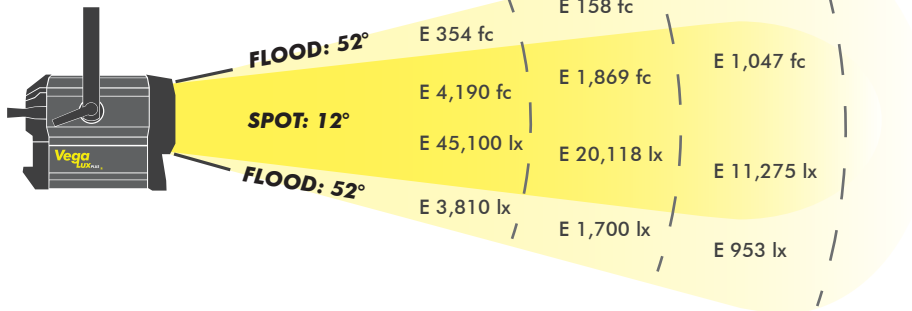

VegaLux 200® HP Tungsten