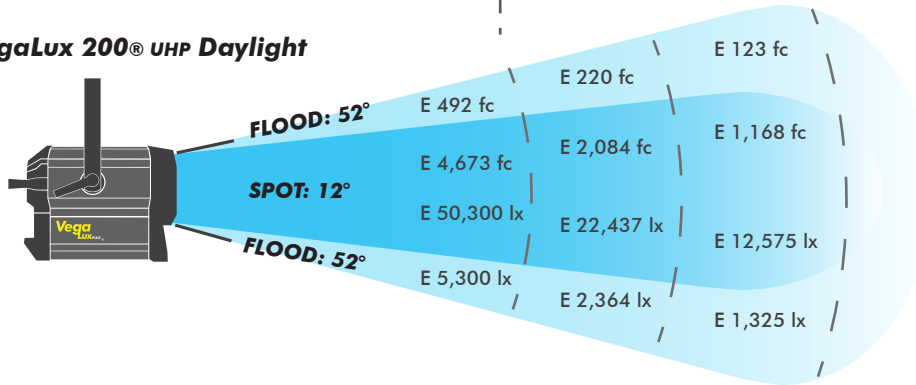

Photometric Data	1.83m (6.00ft)	2.74m (9.00ft)	3.66m (12.00ft)
------------------	----------------	----------------	-----------------

Illuminance E Foot-Candles/lux

VegaLux 200[®] HP Daylight

Included accessories

Technical specifications

- DMX Dimmable Motorized Zoom 12° to 52° Spot to Flood adjustment
- Local and DMX Digital Dimmer 0% - 100%
- Available in 2 color temperatures: Tungsten 3100K or Daylight 5700K
- 50,000 hours long Life LED
- Powerful LED engine with very low 197W electrical draw
- 90 - 240VAC - 50/60Hz VAC
- HALODIM[®] Stepless CCT & Dimming Technology
- Quiet operation
- Exclusive NEBULA[®] Diffusion Chamber for a beautiful high CRI and TLCI* variable beam light for defined shadows & color rendition

Photometric Data	1.83m (6.00ft)	2.74m (9.00ft)	3.66m (12.00ft)
------------------	----------------	----------------	-----------------

Illuminance E Foot-Candles/lux

VegaLux 200[®] UHP Daylight

VegaLux 200[®] UHP Tungsten