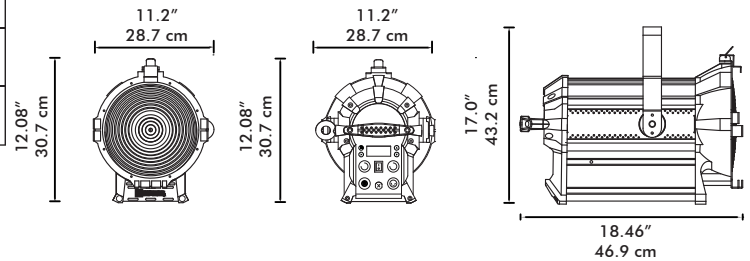

Photometric Data	1.83m (6.00ft)	2.74m (9.00ft)	3.66m (12.00ft)
------------------	----------------	----------------	-----------------

Illuminance E Foot-Candles/lux

VegaLux 200[®] HP Daylight

Included accessories

Photometric Data	1.83m (6.00ft)	2.74m (9.00ft)	3.66m (12.00ft)
------------------	----------------	----------------	-----------------

Illuminance E Foot-Candles/lux

VegaLux 200[®] UHP Daylight

VegaLux 200[®] UHP Tungsten