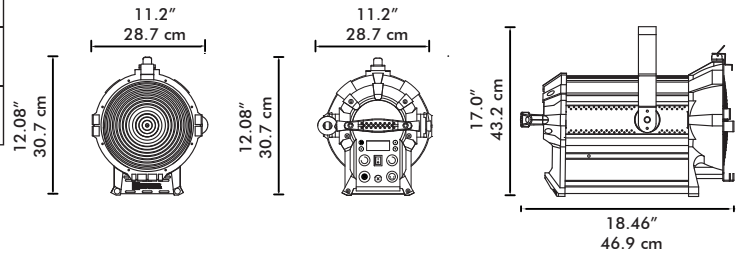

Photometric Data	1.83m (6.00ft)	2.74m (9.00ft)	3.66m (12.00ft)
------------------	----------------	----------------	-----------------

Illuminance E Foot-Candles/lux

VegaLux 200[®] HP Daylight

Included accessories

Photometric Data	1.83m (6.00ft)	2.74m (9.00ft)	3.66m (12.00ft)
------------------	----------------	----------------	-----------------

Illuminance E Foot-Candles/lux

VegaLux 200[®] UHP Daylight

VegaLux 200[®] UHP Tungsten