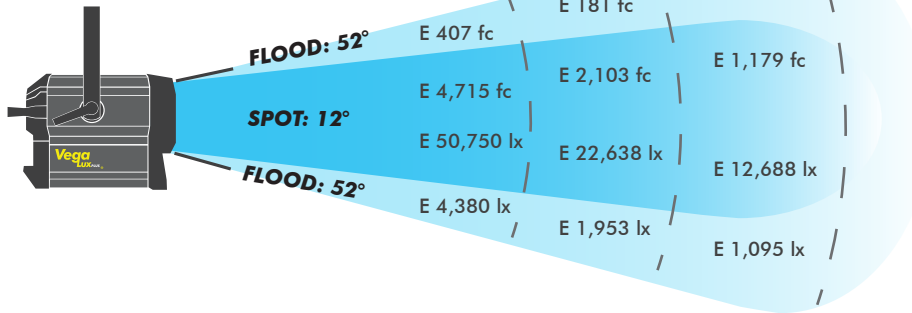

Technical specifications

- DMX Dimmable Motorized Zoom 12° to 52° Spot to Flood adjustment
- Local and DMX Digital Dimmer 0% - 100%
- Available in 2 color temperatures: Tungsten 3100K or Daylight 5700K
- 50,000 hours long Life LED
- Powerful LED engine with very low 197W electrical draw
- 90 - 240VAC - 50/60Hz VAC
- HALODIM[®] Stepless CCT & Dimming Technology
- Quiet operation
- Exclusive NEBULA[®] Diffusion Chamber for a beautiful high CRI and TLCI* variable beam light for defined shadows & color rendition

Photometric Data	1.83m (6.00ft)	2.74m (9.00ft)	3.66m (12.00ft)
------------------	----------------	----------------	-----------------

Illuminance E Foot-Candles/lux

VegaLux 200[®] HP Daylight

Included accessories