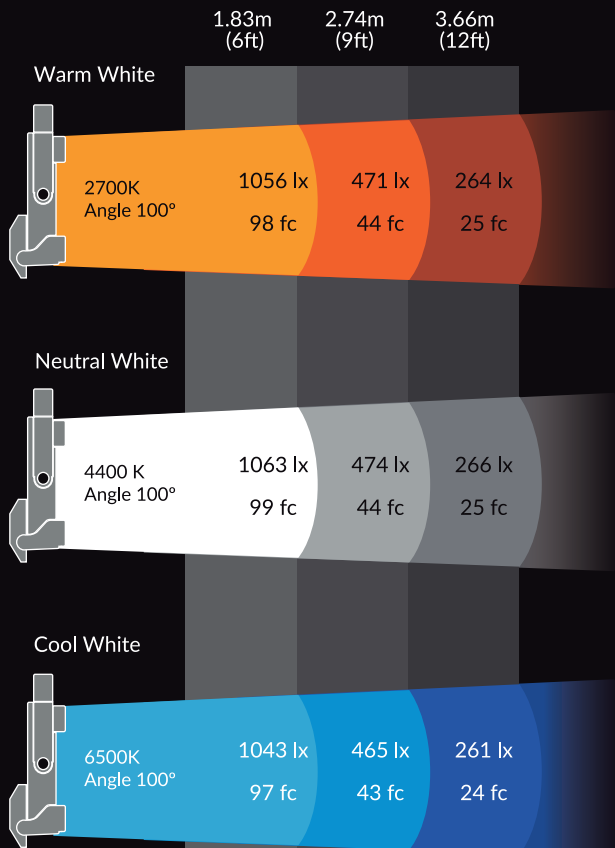

Photometric Data

Key Features

- A very efficient broadcast & cinema luminaire with high-speed option.
- Plus/Minus Green control.
- Full Color / HSI / XY / Filters / Settings menu.
- Constant luminous output (2,700K-10,000K) of CCT with proprietary designed calibration curves.
- Local LCD digital display panel for manual control.
- DMX 2 or 17 channels.
- User defined presets.
- Interchangeable diffusion panel.
- NEBULA® reflective and diffusion chamber technology.
- Integrated power supply.
- Wireless DMX (Lumen radio).
- DC operation 36-48V (external battery).