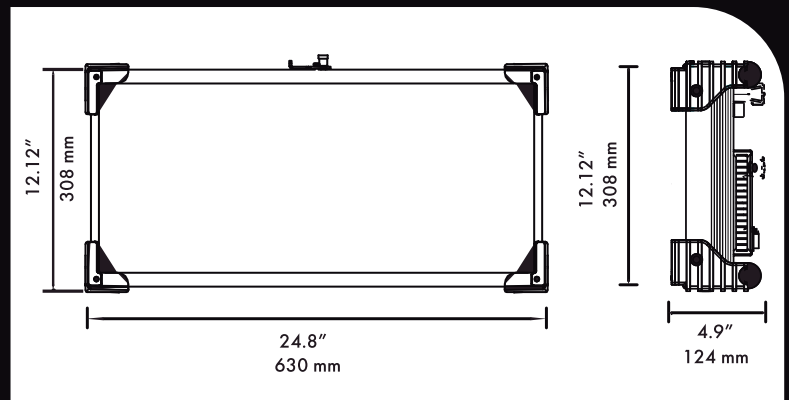

The new CineLight, RGBWW LED Panel, No Color blending, No Compromises.

FLUOTEC

www.fluotec.com · info@fluotec.com

CineLight® 100 RGB LED Panel

Specs

| | |
|----------------|--|
| With Yoke | G6CRGB210 |
| AC Input | 90-240V - 50/60Hz |
| DC Input | 36-48V |
| Weight lb/kg | 17.60 lb /8.50 kg |
| Power | 0.84A (100 W) @120VAC |
| CCT | 2,700K - 6,500K Extended Range 2,700K - 10,000K |
| CRI | > 95 |
| Remote dimming | Via DMX 0% - 100% |
| Local dimming | Digital Display 0% - 100% |